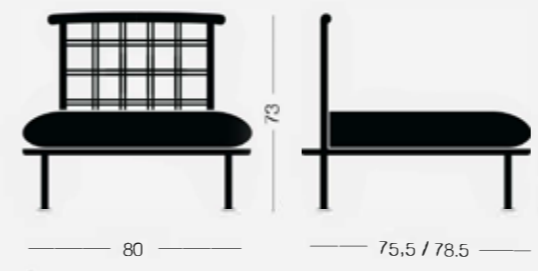

## B. Outdoor

design Studio Pastina

Lounge e divano due posti con struttura in metallo laccato. intreccio in cima nautica e spalliera in legno. Tavolino con base in acciaio e piano in HPL.

*Lounge chair and two-seater sofa with lacquered metal structure. nautical rope weave and wooden back. Table with a lacquered steel frame and HPL top.*