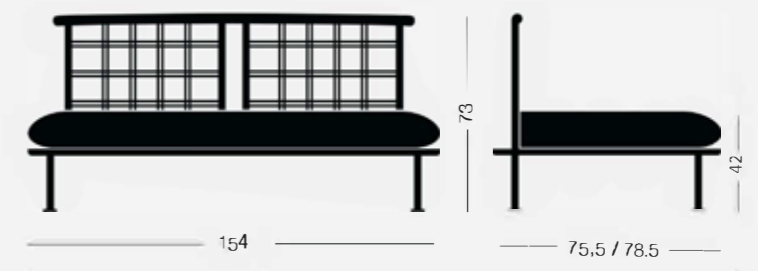

B. Outdoor 0C99 22,5 kg 0,85 m³ 1 pz

Divano due posti
Two seater sofa

Tavolino
Sidetable