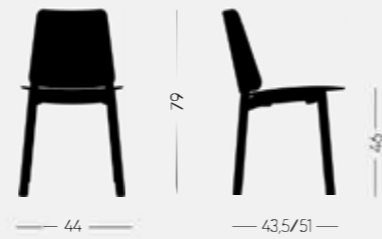

Billa harmoniously combines well established shapes with fresh, contemporary formal language. The generous backrest wraps round to frame the seat, giving the chair unity and organic continuity, in line with its solid beechwood or metal frame: the all-wood version is definitely comfortable and even more so with an upholstered seat. Billa comes in various colours that enhance its character, combining rigour and constructive clarity with a dynamically expressive shape that highlights the very essence of the wood itself.

copiosa

SEATING FOR CONTRACT

Billa 1C50 4,70 kg 0,34 m 2 pz

Sedia, sedile e schienale in legno.
Chair, wood seat and backrest.

Billa 1C51 5,50 kg 0,34 m 2 pz

Sedia, sedile imbottito, schienale in legno.
Chair, upholstered seat, wood backrest.

Billa 1C52 4,10 kg 0,34 m 2 pz

Sedia in metallo, sedile e schienale in legno.
Steel Chair, wood seat and backrest.

Billa 1C53 5,00 kg 0,34 m 2 pz

Sedia in metallo, sedile imbottito, schienale in legno.
Steel Chair, upholstered seat, wood backrest.