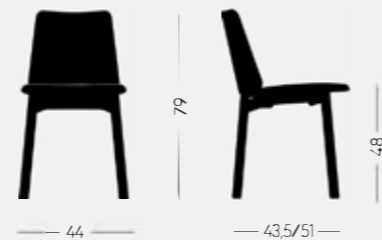

Billa harmoniously combines well established shapes with fresh, contemporary formal language. The generous backrest wraps round to frame the seat, giving the chair unity and organic continuity, in line with its solid beechwood or metal frame: the all-wood version is definitely comfortable and even more so with an upholstered seat. Billa comes in various colours that enhance its character, combining rigour and constructive clarity with a dynamically expressive shape that highlights the very essence of the wood itself.

copiosa

SEATING FOR CONTRACT

Billa 1C50 4,70 kg 0,34 m 2 pz

Sedia, sedile e schienale in legno.
Chair, wood seat and backrest.

Billa 1C51 5,50 kg 0,34 m 2 pz

Sedia, sedile imbottito, schienale in legno.
Chair, upholstered seat, wood backrest.

Billa 1C52 4,10 kg 0,34 m 2 pz

Sedia in metallo, sedile e schienale in legno.
Steel Chair, wood seat and backrest.

Billa 1C53 5,00 kg 0,34 m 2 pz

Sedia in metallo, sedile imbottito, schienale in legno.
Steel Chair, upholstered seat, wood backrest.