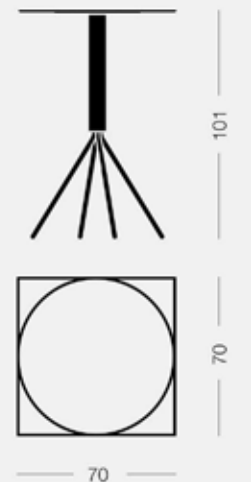

With a hint of astronomy in its design, Galileo revisits the idea of a bistro table with central column. Its slender legs converge stylishly and geometrically to support its table top. Available at four heights and with square or rounds tops, Galileo can slot into all kinds of settings thanks also to its wide choice of colourways.

Galileo 0C01

3 kg 0,16 m³ 1 pz

Galileo 0C02

3,7 kg 0,17 m³ 1 pz

Galileo 0C03

4,4 kg 0,21 m³ 1 pz

Galileo 0C04

6,5 kg 0,40 m³ 1 pz