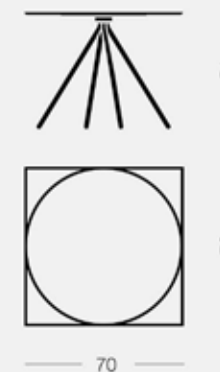

Galileo

design Studio Pastina

Collezione di tavoli con struttura in acciaio verniciato, con piani in mdf o hpl tinto o laccato.

Table collection with lacquered steel base and stained or lacquered mdf or hpl top.

Galileo 0C01

3 kg 0,16 m³ 1 pz