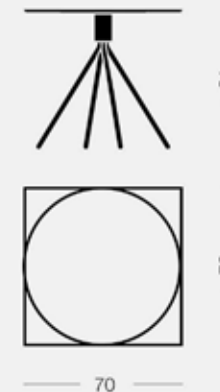

With a hint of astronomy in its design, Galileo revisits the idea of a bistro table with central column. Its slender legs converge stylishly and geometrically to support its table top. Available at four heights and with square or rounds tops, Galileo can slot into all kinds of settings thanks also to its wide choice of colourways.

Galileo 0C01

3 kg 0,16 m³ 1 pz

Galileo 0C02

3,7 kg 0,17 m³ 1 pz

Galileo 0C03

4,4 kg 0,21 m³ 1 pz

Galileo 0C04

6,5 kg 0,40 m³ 1 pz