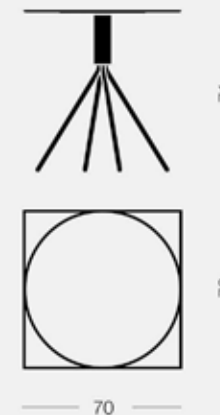

With a hint of astronomy in its design, Galileo revisits the idea of a bistro table with central column. Its slender legs converge stylishly and geometrically to support its table top. Available at four heights and with square or rounds tops, Galileo can slot into all kinds of settings thanks also to its wide choice of colourways.

Galileo 0C01

3 kg 0,16 m³ 1 pz

Galileo 0C02

3,7 kg 0,17 m³ 1 pz

Galileo 0C03

4,4 kg 0,21 m³ 1 pz

Galileo 0C04

6,5 kg 0,40 m³ 1 pz