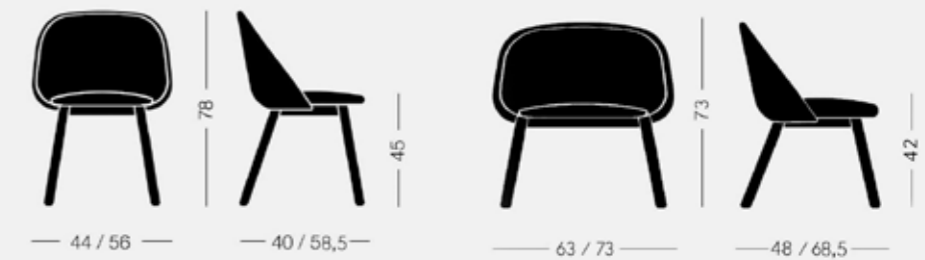

The embrace between a backrest and a soft seat is inspired by ancient symbols of prosperity. Roundness and abundance are protagonists of this rich and welcoming collection. Available as chair and lounge chair, covered in fabric with an beechwood base, Spoon is a product of exceptional comfort with a cheerful and contemporary personality.

# copiosa

SEATING FOR CONTRACT

**Spoon 0C80** 7,0 kg 0,31 m<sup>3</sup> 2 pz

Sedia, base in legno  
Chair, wood base

**Spoon 0C82** 8,0 kg 0,42 m<sup>3</sup> 1 pz

Lounge chair, base in legno  
Lounge chair, wood base