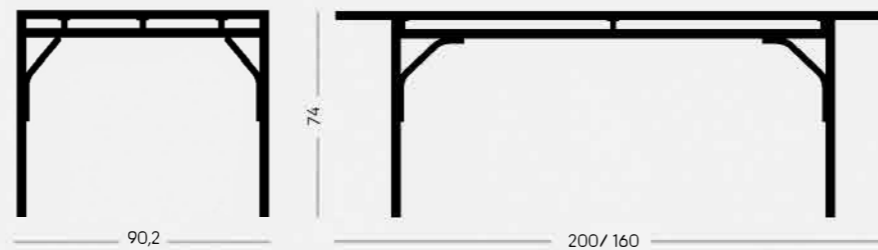

# copiosa

SEATING FOR CONTRACT

**Ponteggio OC21** quadrato/square 0,48 m<sup>3</sup> 37,31 kg MDF/ 25,76 kg HPL 1 pz/ 2 box

Tavolo in metallo con piano in MDF laminato o HPL (90x90 cm)  
Table with lacquered steel base and stained or lacquered MDF or HPL top (90x90 cm)

**Ponteggio OC21** tondo/round 0,48 m<sup>3</sup> 37,31 kg MDF/ 25,76 kg HPL 1 pz/ 2 box

Tavolo in metallo con piano in MDF laminato o HPL (D: 120 cm)  
Table with lacquered steel base and stained or lacquered MDF or HPL top (D: 120 cm)

**Ponteggio OC20** 0,50 m<sup>3</sup> 55,65 kg MDF/ 34,25 kg HPL 1 pz/ 2 box

Tavolo in metallo con piano in MDF laminato o HPL (84x200 cm)  
Table with lacquered steel base and stained or lacquered MDF or HPL top ( 84x200 cm)