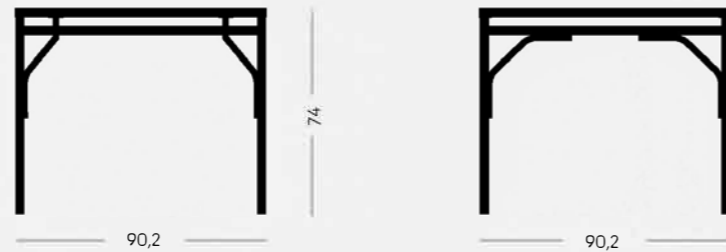

# copiosa

SEATING FOR CONTRACT

**Ponteggio OC21** quadrato/square 0,48 m<sup>3</sup> 37,31 kg MDF/ 25,76 kg HPL 1 pz/ 2 box

Tavolo in metallo con piano in MDF laminato o HPL (90x90 cm)  
Table with lacquered steel base and stained or lacquered MDF or HPL top (90x90 cm)

**Ponteggio OC21** tondo/round 0,48 m<sup>3</sup> 37,31 kg MDF/ 25,76 kg HPL 1 pz/ 2 box

Tavolo in metallo con piano in MDF laminato o HPL (D: 120 cm)  
Table with lacquered steel base and stained or lacquered MDF or HPL top (D: 120 cm)

**Ponteggio OC20** 0,50 m<sup>3</sup> 55,65 kg MDF/ 34,25 kg HPL 1 pz/ 2 box

Tavolo in metallo con piano in MDF laminato o HPL (84x200 cm)  
Table with lacquered steel base and stained or lacquered MDF or HPL top ( 84x200 cm)