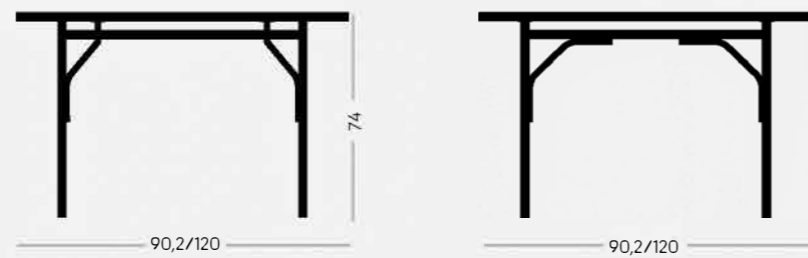

The Ponteggio table was born from the expression of several talents: the creative one of Emilio Nanni and the productive one of our supply chain. The structure, which recalls the reticular shape of the scaffolding, supports a laminated MDF or HPL. All the details of the "Scaffolding" are visible and complete this contemporary masterpiece.

# copiosa

SEATING FOR CONTRACT

**Ponteggio OC21** quadrato/square 0,48 m<sup>3</sup> 37,31 kg MDF/ 25,76 kg HPL 1 pz/ 2 box

Tavolo in metallo con piano in MDF laminato o HPL (90x90 cm)  
Table with lacquered steel base and stained or lacquered MDF or HPL top (90x90 cm)

**Ponteggio OC21** tondo/round 0,48 m<sup>3</sup> 37,31 kg MDF/ 25,76 kg HPL 1 pz/ 2 box

Tavolo in metallo con piano in MDF laminato o HPL (D: 120 cm)  
Table with lacquered steel base and stained or lacquered MDF or HPL top (D: 120 cm)

**Ponteggio OC20** 0,50 m<sup>3</sup> 55,65 kg MDF/ 34,25 kg HPL 1 pz/ 2 box

Tavolo in metallo con piano in MDF laminato o HPL (84x200 cm)  
Table with lacquered steel base and stained or lacquered MDF or HPL top ( 84x200 cm)